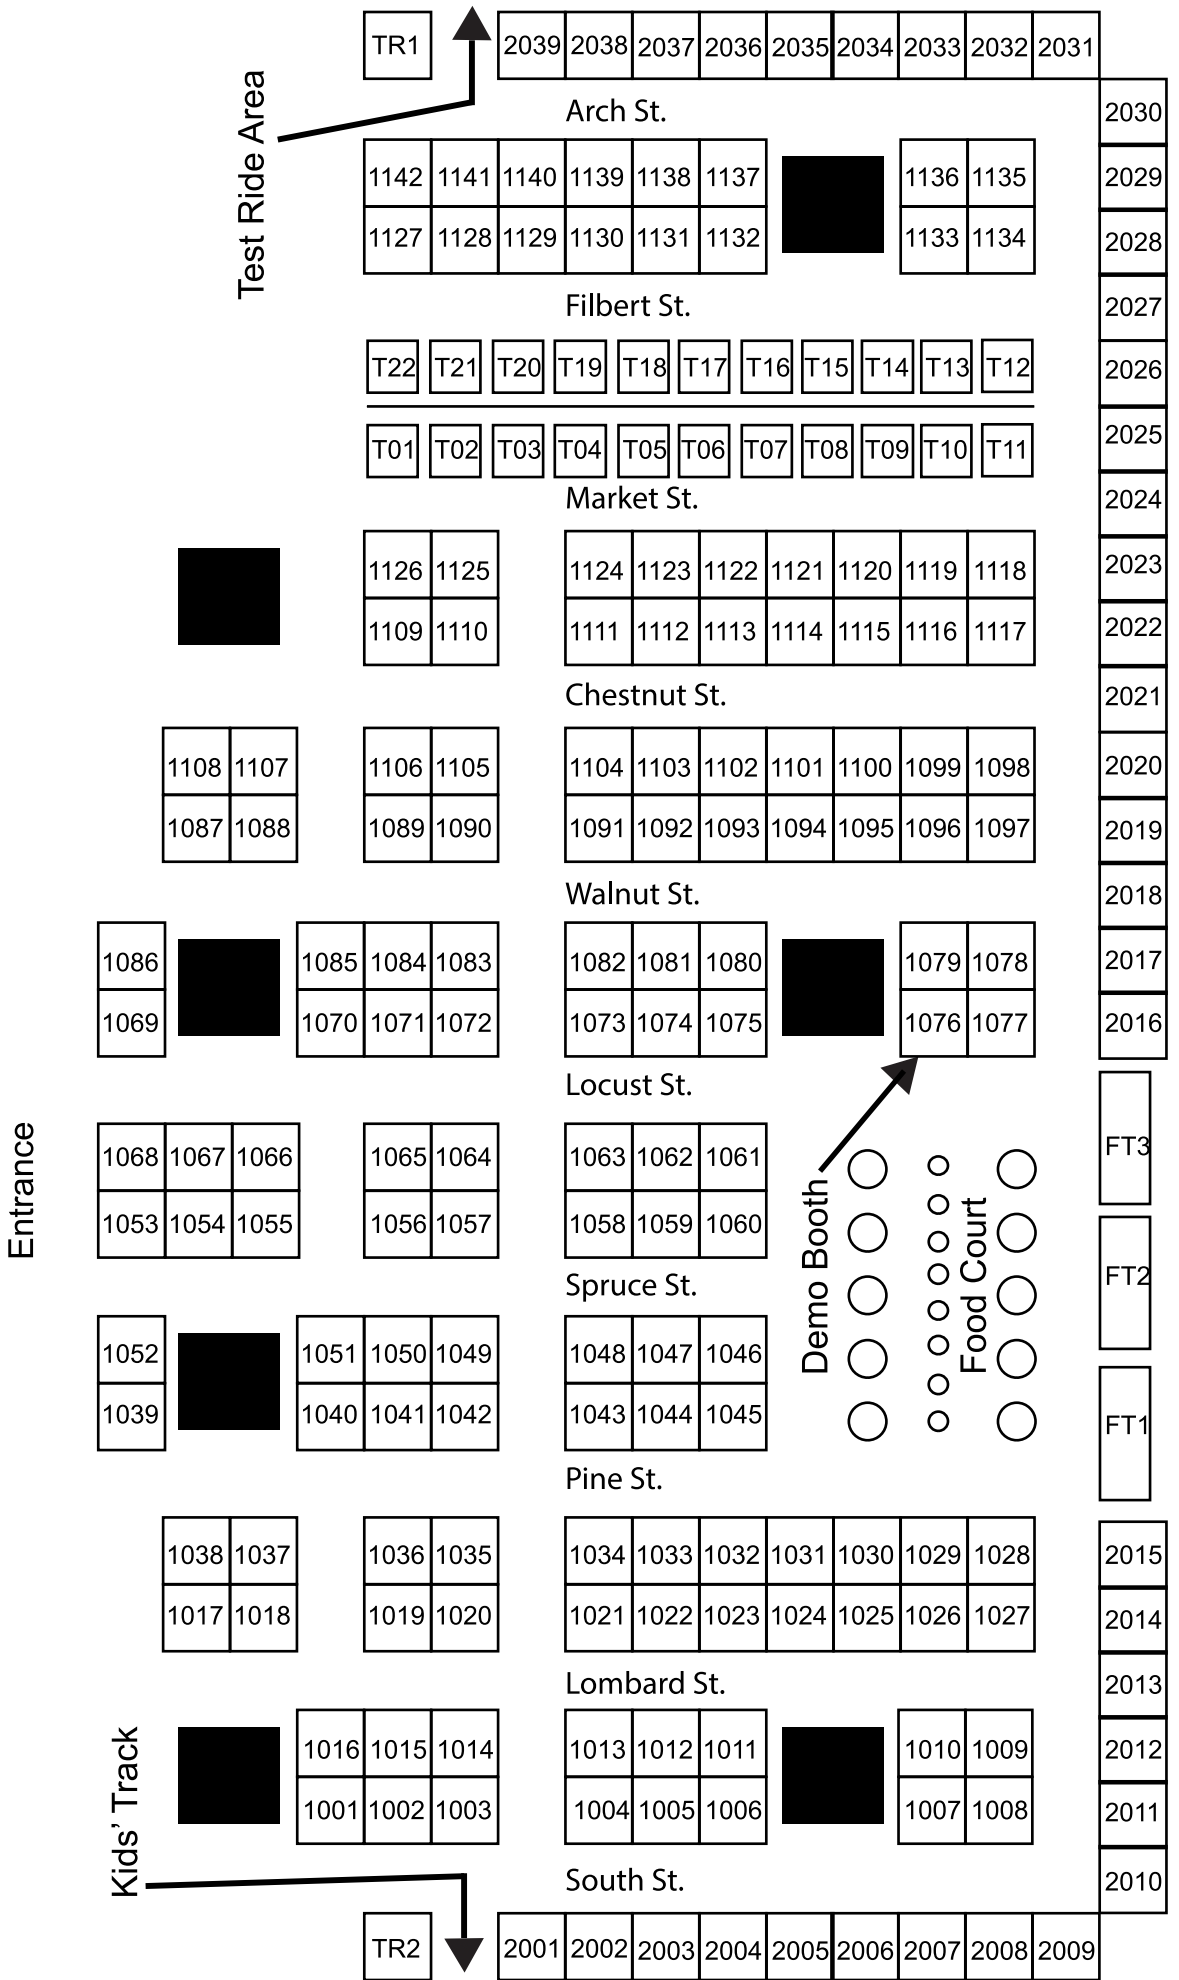

2018 Philly Bike Expo Exhibitor Map

Exhibitor	Booth #	Exhibitor	Booth #	Exhibitor	Booth #
3T Bike	1102	Eagles Autism Challenge	2021	Phil Wood & Co	1066
44 Bikes	1063	Elite	1039/1052	Philly Bike Expo	2019-2020
ABUS	1140	Engin Cycles	1043-1044	Phillypumptrack	T11
ACS Bike-a-thon	1098	Enigma Bicycle Works	1102	Piscitello Law	T12
Aero Tech Designs	1112	Ergon USA, Inc.	1046	Planet ert	T22
Albabici	1025	Evelyn Hill Cycling	1021	Power Home Remodeling	2027
Altruiste	1124	Excitement Wheelworks	1011	pratt frameworks	1026
American Diabetes Association	T13	Farm to Fork Fondo	1051	PRIMAL	1099-1100
Apothecary Muse	T04	Fat Chance Bikes	1118	Princeton CarbonWorks	2030
ArroWhere	2015	Firehouse Bicycles	1096	Professional Bicycle Mechanics Association	T08
Arundel Bicycle Company	1025	Firth & Wilson Transport Cycles	1141-1042	Quarq	1084-1085
Basso Bikes	1025	Fit Kit Systems	1047	Red Curve	T05
Befitting Bicycles	1102	Full Speed Ahead	1041	Renewal by Andersen	2012
Bern Unlimited	1081	Galaxy Gearworks	1011	Revolution Cycle Jewelry	1103
Bianchi	1069	GoPhillyGo	T06	Richard Sachs Cycles	1073
Bicycle Club of Phila	1113-1114	Green Mountain Energy	2022	Ritchey Design	2026
Bicycle Coalition of Greater Philadelphia	1132	Groovy Cycleworks	1033	Rivet Cycle Works	1083
Bicycle Makeover	1115	Ground Up Speed Shop	2011	roll: Bicycle Company	1091
Bicycle Paintings	1065	Haro Bicycle Corp.	1133-1136	Rotor Components	1109-1110
Bicycle Revolutions	1137	Hawk Racing	1050	Royal H Cycles	1048
Bicycle Times	1055	HelloFresh	1122	RuthWorks SF	1033
Bike & Build	T18	Hill Killer	1040	Santana Adventures	1087-1088
Bike Box Company	2038	Honey Stinger	1061		1107-1108
BikeCAD	T02	Industry Nine	1034	Santana Cycles	1087-1088
BikeFlights.com	1062	Iride Italian Bicycles	1092		1107-1108
Bilenky Cycle Works	2023-2024	J.P. Weigle	1129	SassyCyclist	2037
Bishop Bikes	1070	J&B	1089-1090	Schwalbe North America	1053-1054
Boomerang Bike	2036		1105-1106	Selle Anatomica	1067-1068
Boyd Cycling	2013-2014	Jamis Bikes	1059-1160	Selle San Marco	1001-1003
Breezer Bikes	1004-1005	Junto Bikes	2039	SENA	1014-1016
Breismeister Bicycles	1049	Kids Arts & Crafts	2001-2006	Shimano	1094-1095
Brooks England	1141-1042	King Cage	1032	Silca	1009
Camden County MTB Crew	T14	Kryptonite	1097	Sinewave Cycles	1072
CAT-Coalition for Appropriate Transportation	1006	Lagunitas Brewing Co	2016-2018	Sputnik Tool	1042
Chapman Cycles	1129	Lezyne	1082	SRAM	1027
Cinelli USA	1001-1003	Little Chair Printing	2025	SSSink	1084-1085
	1014-1016	Magic Cycle Werks	1125	Swift Industries	1104
Clean Air Council	T06	MAP Bicycles	1128	Swif Industries	1017-1018
Cleverhood	1064	Masi Bicycles	1133-1136	Tandems East	1037-1038
Co-Motion Cycles	1012-1013	Mel Pinto Imports	1058	Test Ride/Demo Helmets	1022-1023
Coast Cycles	1127	Merlin Metalworks	1116	The Willary	TR1
Cobra Frames	1130	MESSENGER 841	T20	THOMSON	1093
Conduit Sports	T15	PROJECT		Toast Tea Threads	1010
Cranksaving Philadelphia	T07	MET Helmets	1126	Trophy Bikes PHL	1131
	1017-1018	Metal Guru	1103	Trophy Bikes PHL	1008
	1037-1038	Michael Albany	T05	Unior USA	1121
Cy-Cool Dock	T10	Photography		Van Dessel Cycles	1120
Cycles BiKyle	1086	Mid Atlantic	T17	Vandoit	1076-1079
da Vinci Designs	1024	Waterproofing		Velo Orange	1056-1057
DaHÄNGER	1075	MILANO SPORT	1025	VeloAngle	1047
Dahon North America	2026	Mt. Airy Bicycles	1101	Velocity USA	1036
Daniel de Visé	T21	Nirve Bicycles	1059-1060	Verizon Fios	2029
David Herlihy	T19	Nittany Mtn. Works	1111	Vespertine NYC	1030
DEAN Bicycles	1119	NixFrixShun	1074	Via Bicycle	2007-2009
DeFeet International	1123	Nofel Pro	1117	Vicious Cycles	1103
Demo	1076-1079	Normal Bicycles	T03	Vision	1041
Detroit Cargo	T16	North America Cycles	1025	Walz Caps	1019-1020
Dill Pickle Gear	1071	Olivetti Bicycles	1130	WebbWorks	1138
Dirt Rag	1055	Ortlieb USA	1028-1029	White Industries	1031
Discovery Bicycle Tours	T01	Panaracer	1025	Wilier Triestina	1001-1003
DUG Art	1080	Paragon	1045		1014-1016
		Paul Components	1035	Winter Bicycles	1032
		Pello Bikes	TR2	Wolf Cycles	1096
		Pennsylvania Center for Adapted Sports	T09	Yuba Bicycles	1139
				Zipp	1084-1085